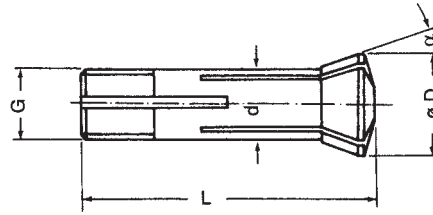

5C Collet System

5C RANGE

5C Collet

- L:87 ■ D:37.5 ■ d:31.75 ■ Accuracy: ±0.02mm
- α:10° ■ WEIGHT:0.21KGS ■ Hardness: HRC47°

ORDER NO.	Q'TY	RANGE SIZE
5C-□	1 PC	∅ 3, 4, 5, 6, 7, 8, 9, 10, 11, 12, 13, 14, 15, 16, 17, 18, 19, 20, 21, 22, 23, 24, 25MM
5C-□	1 PC	∅ 1/8", 3/16", 1/4", 5/16", 3/8", 7/16", 1/2", 9/16", 5/8", 11/16", 3/4", 13/16", 7/8", 15/16", 1"

COMPLETE SET AVAILABLE SIZE

ORDER NO.	Q'TY	RANGE SIZE	PACKING	WEIGHT KGS	CODE NO.
VE-102	7PCS	6, 8, 10, 12, 16, 20, 25	CARTON	1.5	3205-100
VE-102	7PCS	1/4", 5/16", 3/8", 1/2", 5/8", 3/4", 1"	CARTON	1.5	3205-101

inch

ORDER NO.	d	CODE NO.
5C-1/8	1/8"	3205-024
5C-3/16	3/16"	3205-025
5C-1/4	1/4"	3205-026
5C-5/16	5/16"	3205-027
5C-3/8	3/8"	3205-028
5C-7/16	7/16"	3205-029
5C-1/2	1/2"	3205-030
5C-9/16	9/16"	3205-031
5C-5/8	5/8"	3205-032
5C-11/16	11/16"	3205-033
5C-3/4	3/4"	3205-034
5C-13/16	13/16"	3205-035
5C-7/8	7/8"	3205-036
5C-15/16	15/16"	3205-037
5C-1	1"	3205-038

ORDER NO.	Q'TY	RANGE SIZE	WEIGHT KGS	CODE NO.
VE-109I	5PCS	1/4", 3/8", 1/2", 5/8", 3/4",	1.1	3206-102
VE-110I	6PCS	1/4", 5/16", 3/8", 1/2", 5/8", 3/4"	1.5	3206-103
VE-114I	7PCS	3/16", 1/4", 5/16", 3/8", 1/2", 5/8", 3/4"	1.5	3206-104