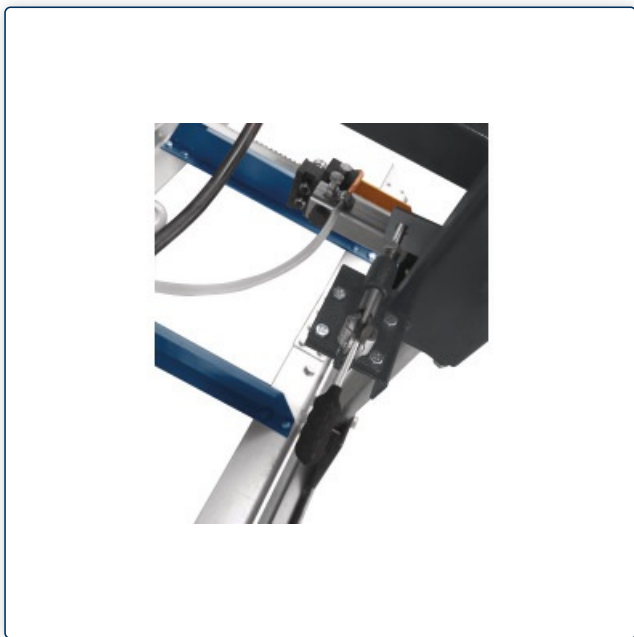

- Locking lever on both sides for locking the cutting height

Technical data ▾

Dimensions and weights			
Length (product) approx.	4000 mm	Width/depth (product) approx.	2350 mm
Height (product) approx.	2080 mm	Net weight approx.	380 kg
Electrical Data			
Supply voltage	400 V	Mains frequency	50 Hz
Input power	7.5 kW