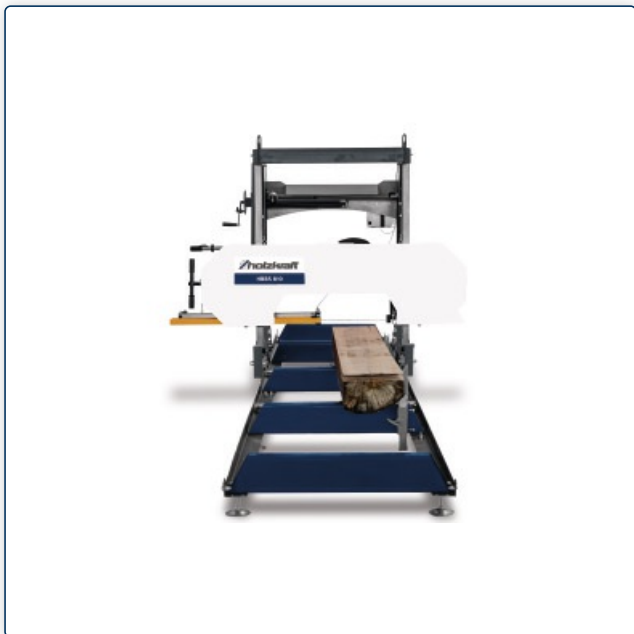

### Shipping informations ▼

Packaging Metrics		Weights		Delivery		Other	
Length	2,270 mm	Gross	422 kg	Delivery	Carrier	DualUse	✘
Width	645 mm	Net	380 kg	Content	1 pc(s).	SCIP	n/a
Height	880 mm					SVHC	No

### Description ▼

- Solid cast wheels driven by a 7.5 kW electric motor
- Manual adjustment of the cutting height via hand crank
- Robust and torsion-resistant steel construction
- Simple operation with the aid of a manual saw feed
- Safety switch integrated in the handle for safe operation
- Stable clamping of the log thanks to adjustable tips
- Precise cuts thanks to adjustable saw blade guide
- Low friction between saw blade and wood thanks to integrated blade lubrication
- The side-mounted chip removal ensures a clean working area
- Any cutting length thanks to bed extensions available as accessories
- Suitable for softwood and hardwood

**Media informations** ▾

- Adjustable saw blade guide for precise saw cuts

- Locking lever on both sides for locking the cutting height

**Technical data** ▾

Dimensions and weights			
Length (product) approx.	4000 mm	Width/depth (product) approx.	2350 mm
Height (product) approx.	2080 mm	Net weight approx.	380 kg
Electrical Data			
Supply voltage	400 V	Mains frequency	50 Hz
Input power	7.5 kW		