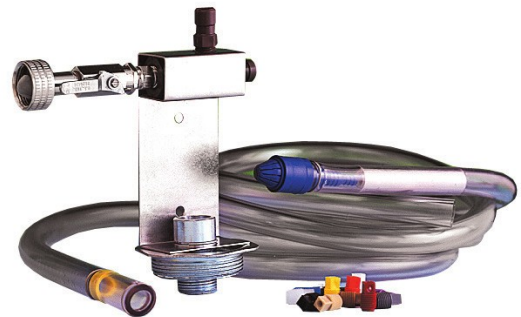

HydroMaster

High flow dilution for large tanks, totes and drums

HydroMaster drum or wall mounted proportioners automatically mix liquid cleaning and sanitizing concentrates with water and dispense the diluted solution into any container. Any size container of concentrate can be used with the HydroMaster because there's no need to tip the container to pour the contents. HydroMasters use water power, not electricity, so concentrates don't have to be located near outlets, just within a hose's reach of a water source.

- High quality, chemically resistant materials
- Increased productivity of employees
- Non-electric
- Enhanced safety
- Compact, easy to store
- Maximized cleaning product performance
- More conscientious response to environmental concerns